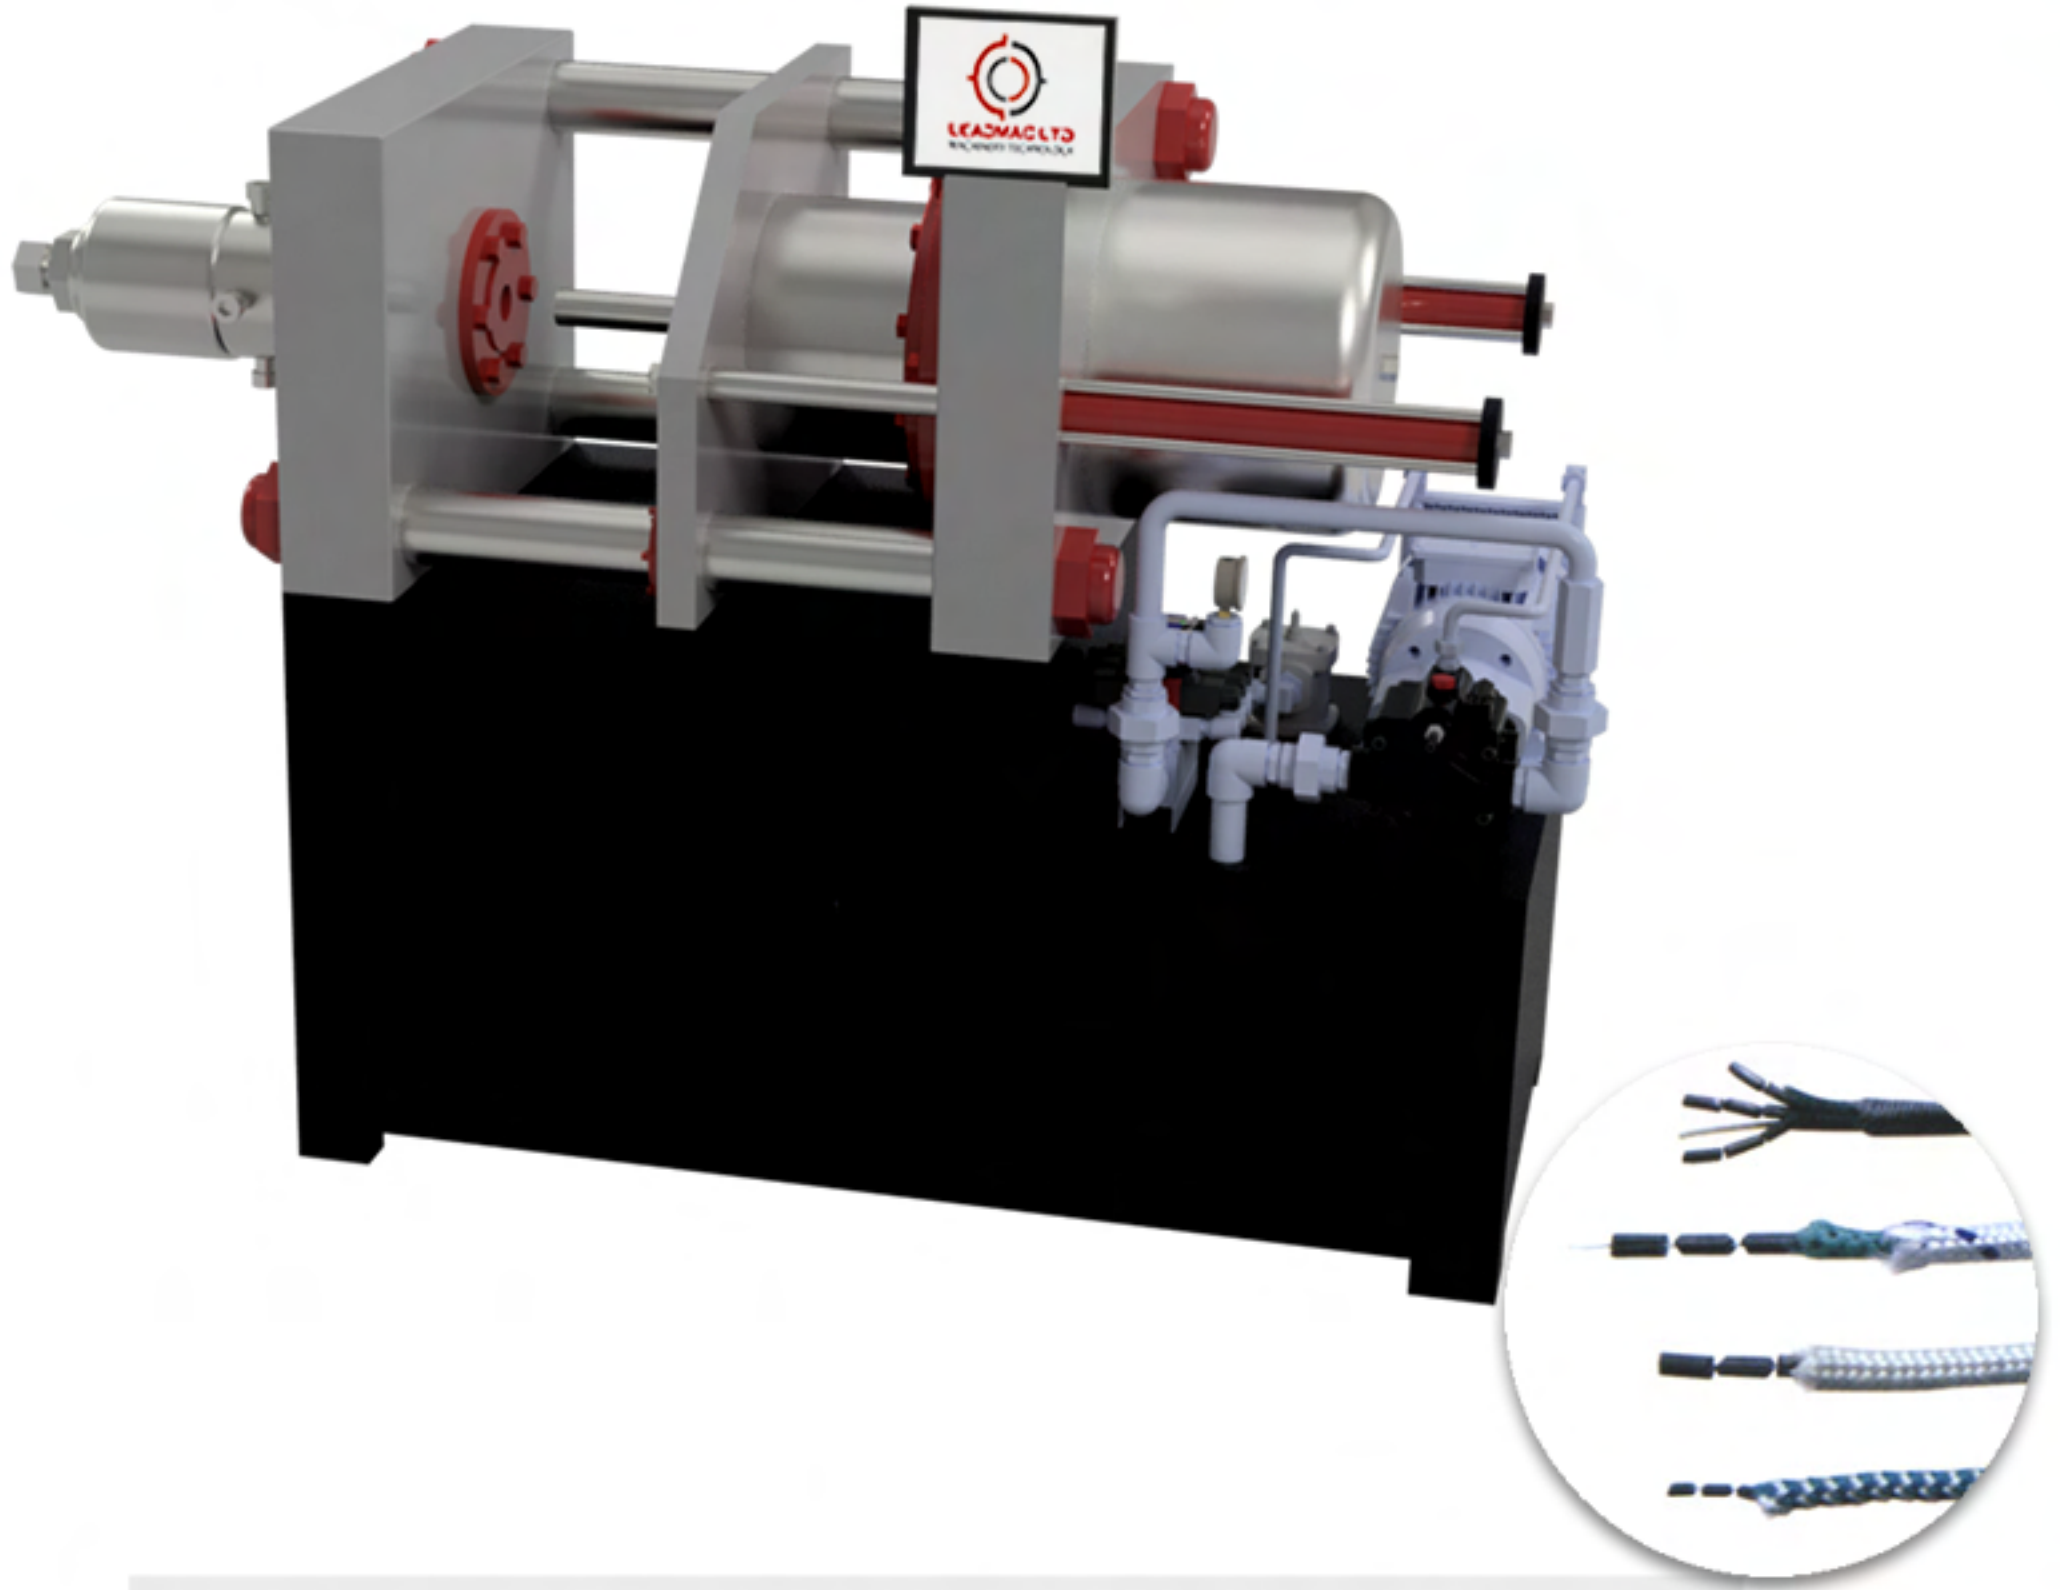

Lead Chain Machine

Leadmac's lead chain machine is able to produce lead chains for home textile and fishing from 14 gr/m to 250 gr/m. Lead chain machine can be setted with lead melting pot, and bobin coiler.

POWER	20 kw
DIMENSIONS (LXWXH)	1800x1000x1500 mm
WEIGHT	2 ton