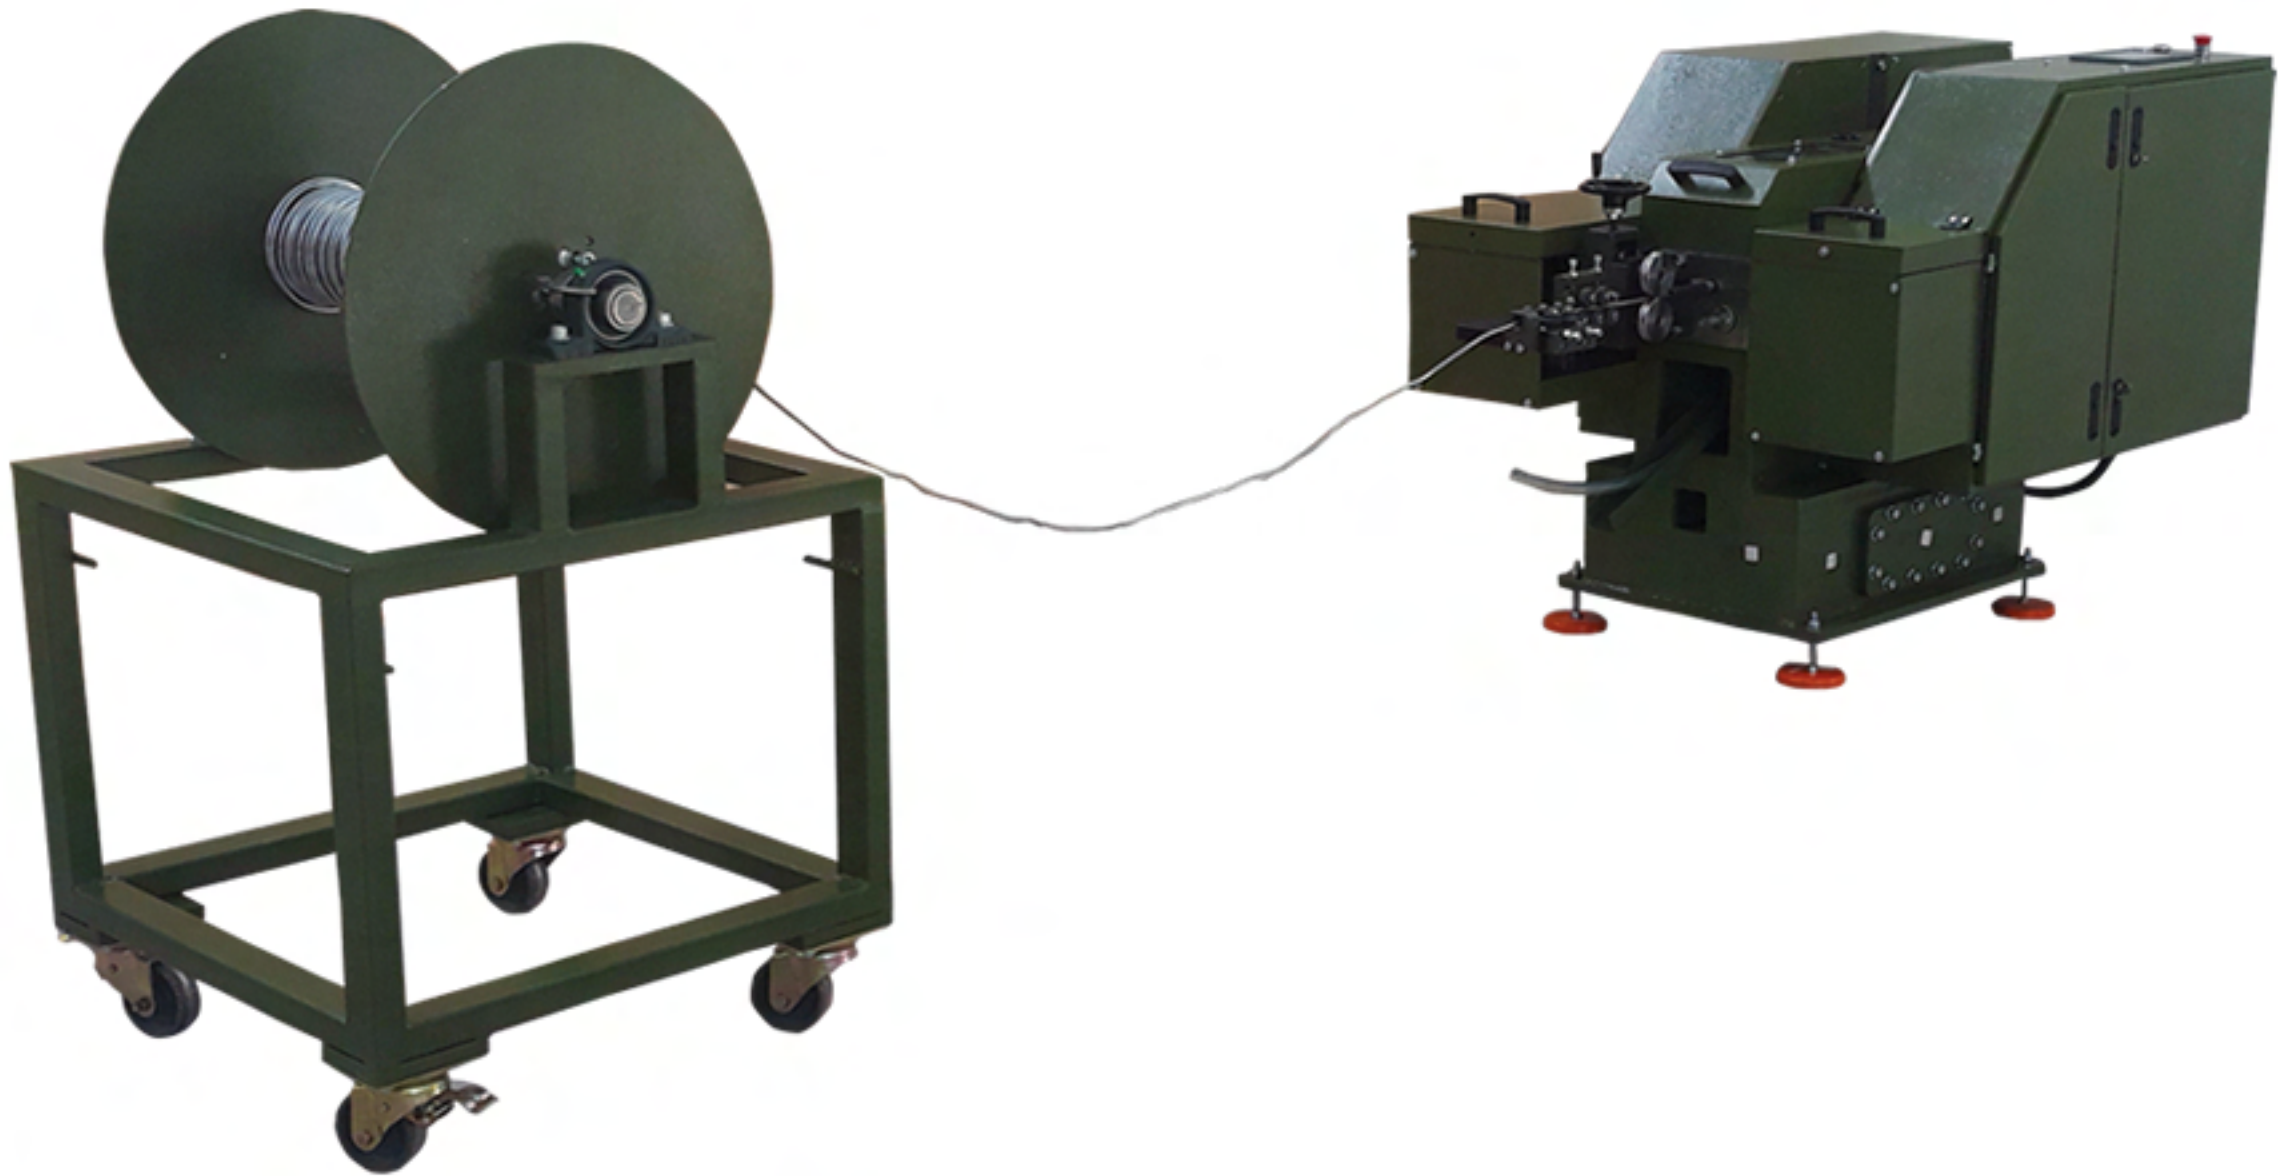

# Air Gun Pellet Machine

Leadmac's full automatic airgun pellet machine has been designed in order to fast and precision produce in accordance with any shape and type.

The machine, accurately, is able to produce all kind of special shapes beside 4.5 mm, 5.5 mm and 6.38 mm

<b>CAPACITY</b>	140 pcs/min
<b>POWER</b>	6 kw
<b>DIMENSIONS (LXWXH)</b>	1500x1700x1750 mm